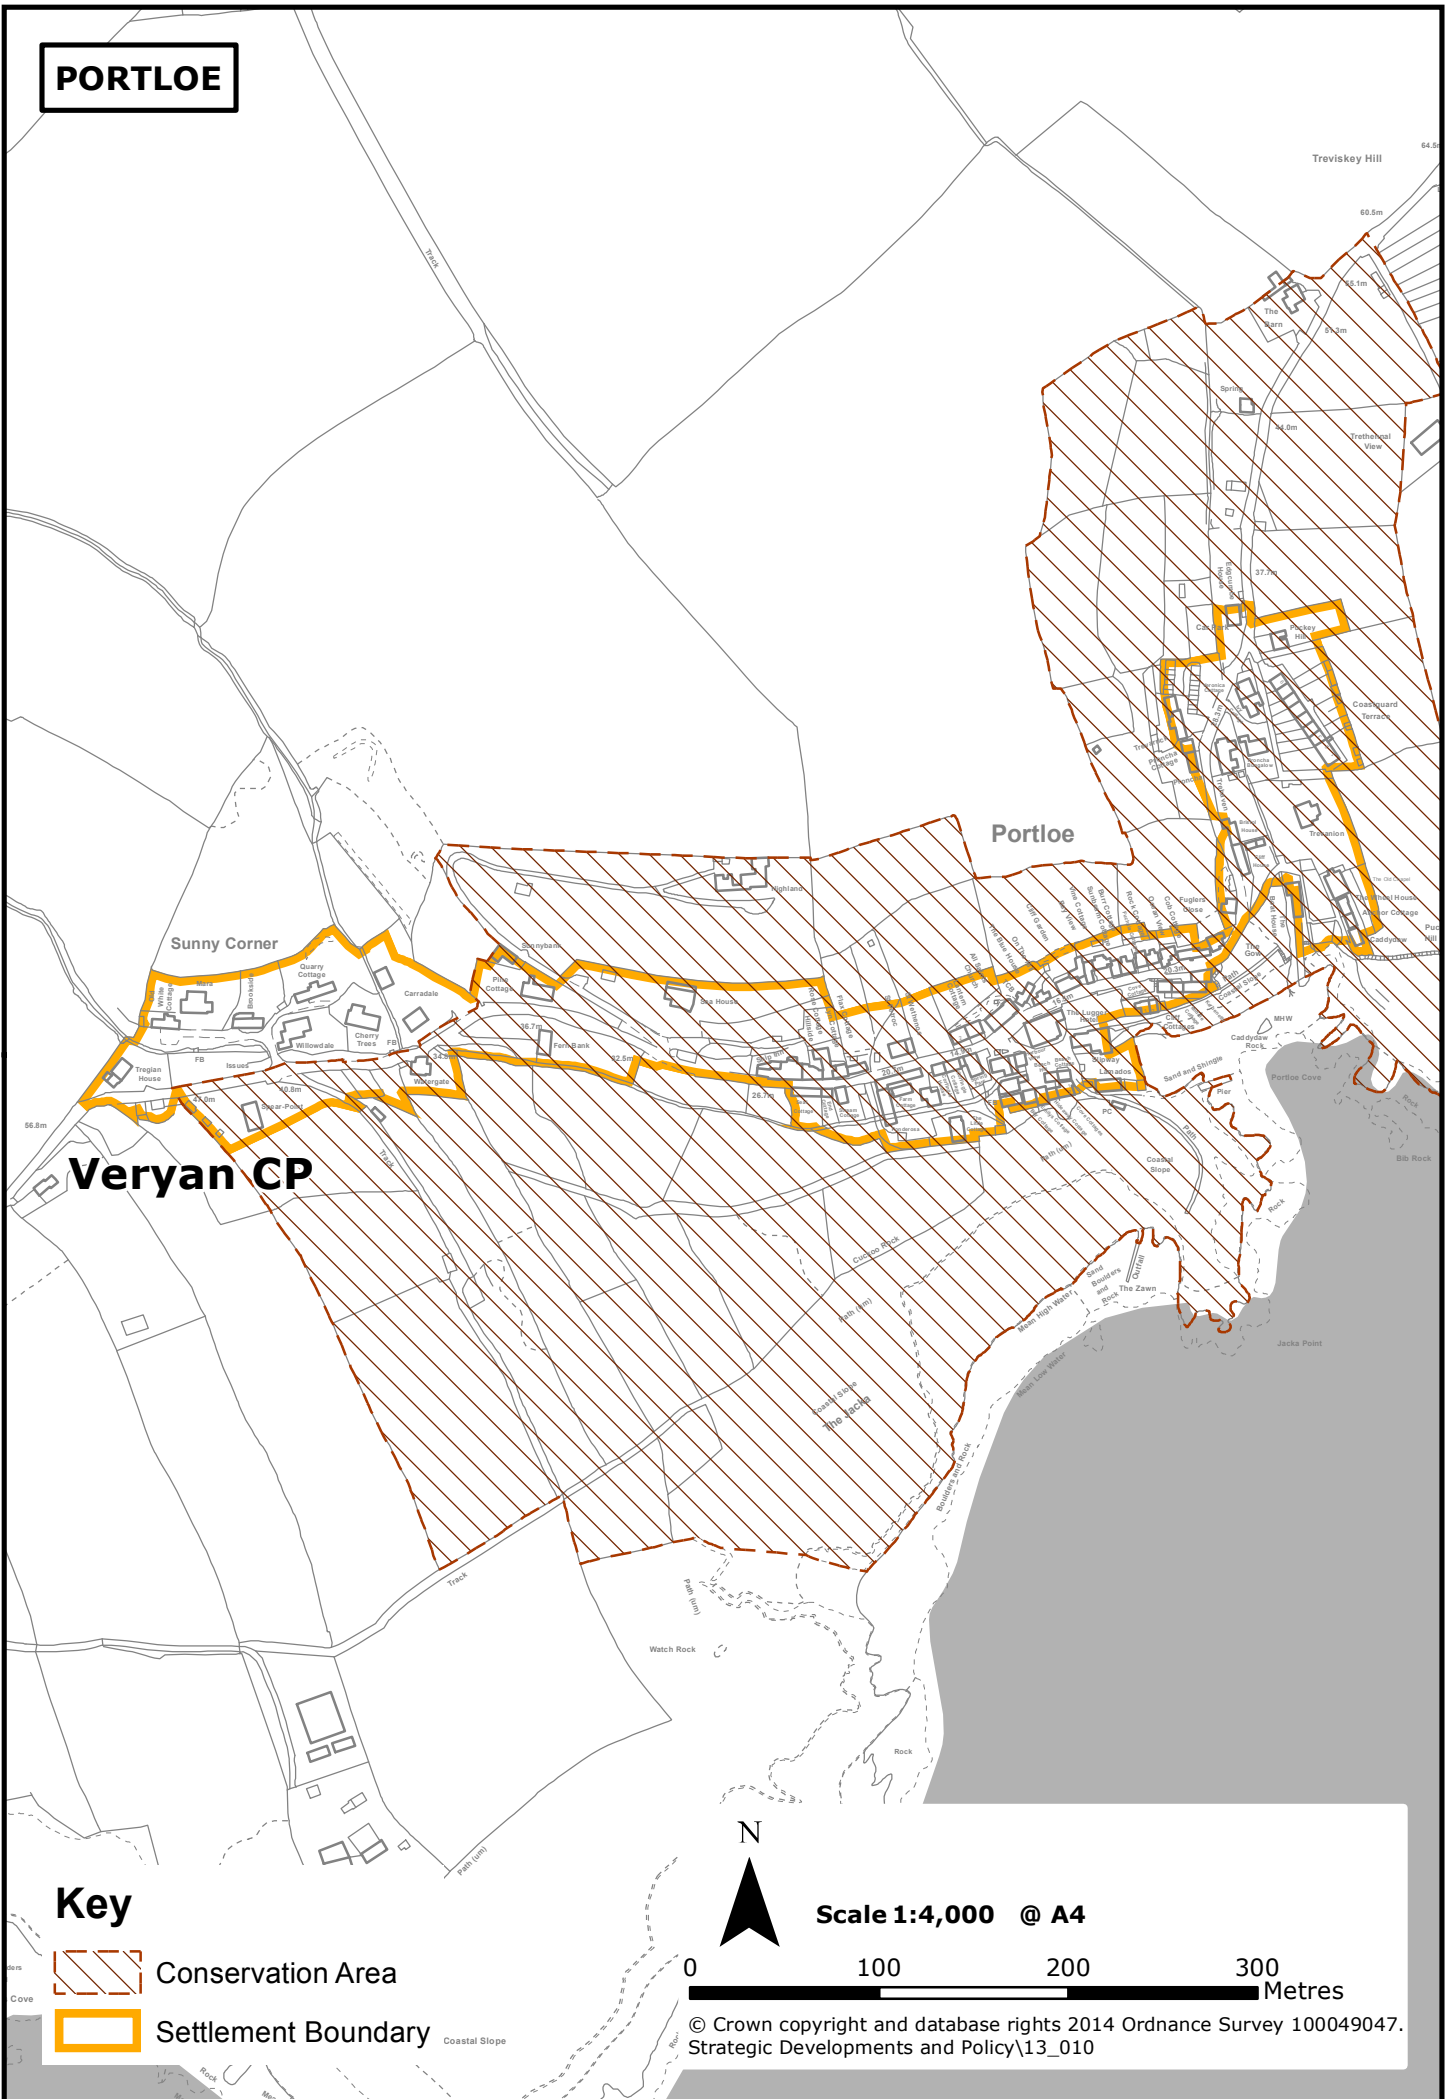

PORTLOE

Key

-  Conservation Area
-  Settlement Boundary

N

Scale 1:4,000 @ A4

0 100 200 300 Metres

© Crown copyright and database rights 2014 Ordnance Survey 100049047. Strategic Developments and Policy\13_010