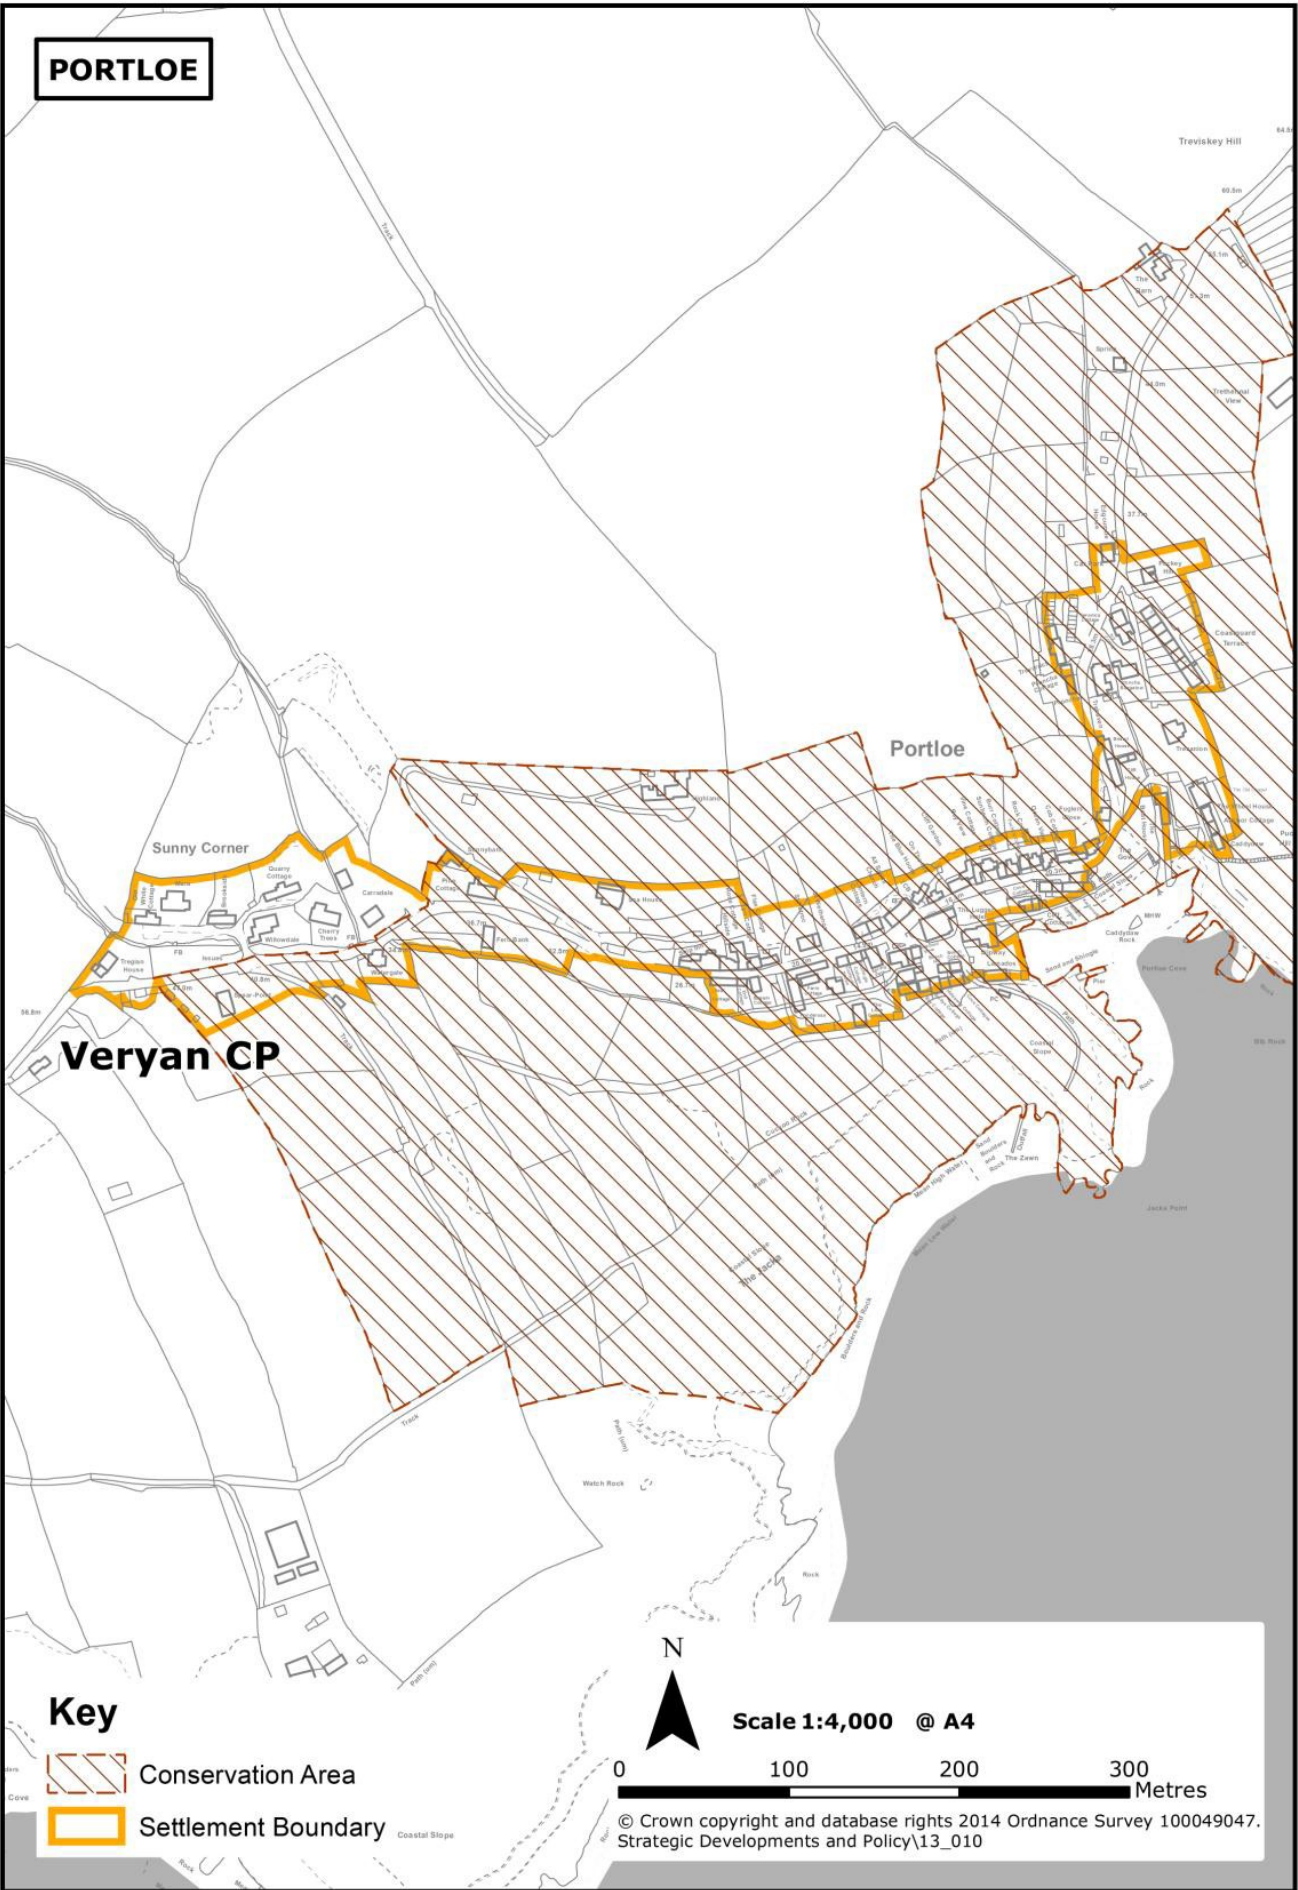

PORTLOE

Key

-  Conservation Area
-  Settlement Boundary

Scale 1:4,000 @ A4

0 100 200 300 Metres

© Crown copyright and database rights 2014 Ordnance Survey 100049047. Strategic Developments and Policy\13_010