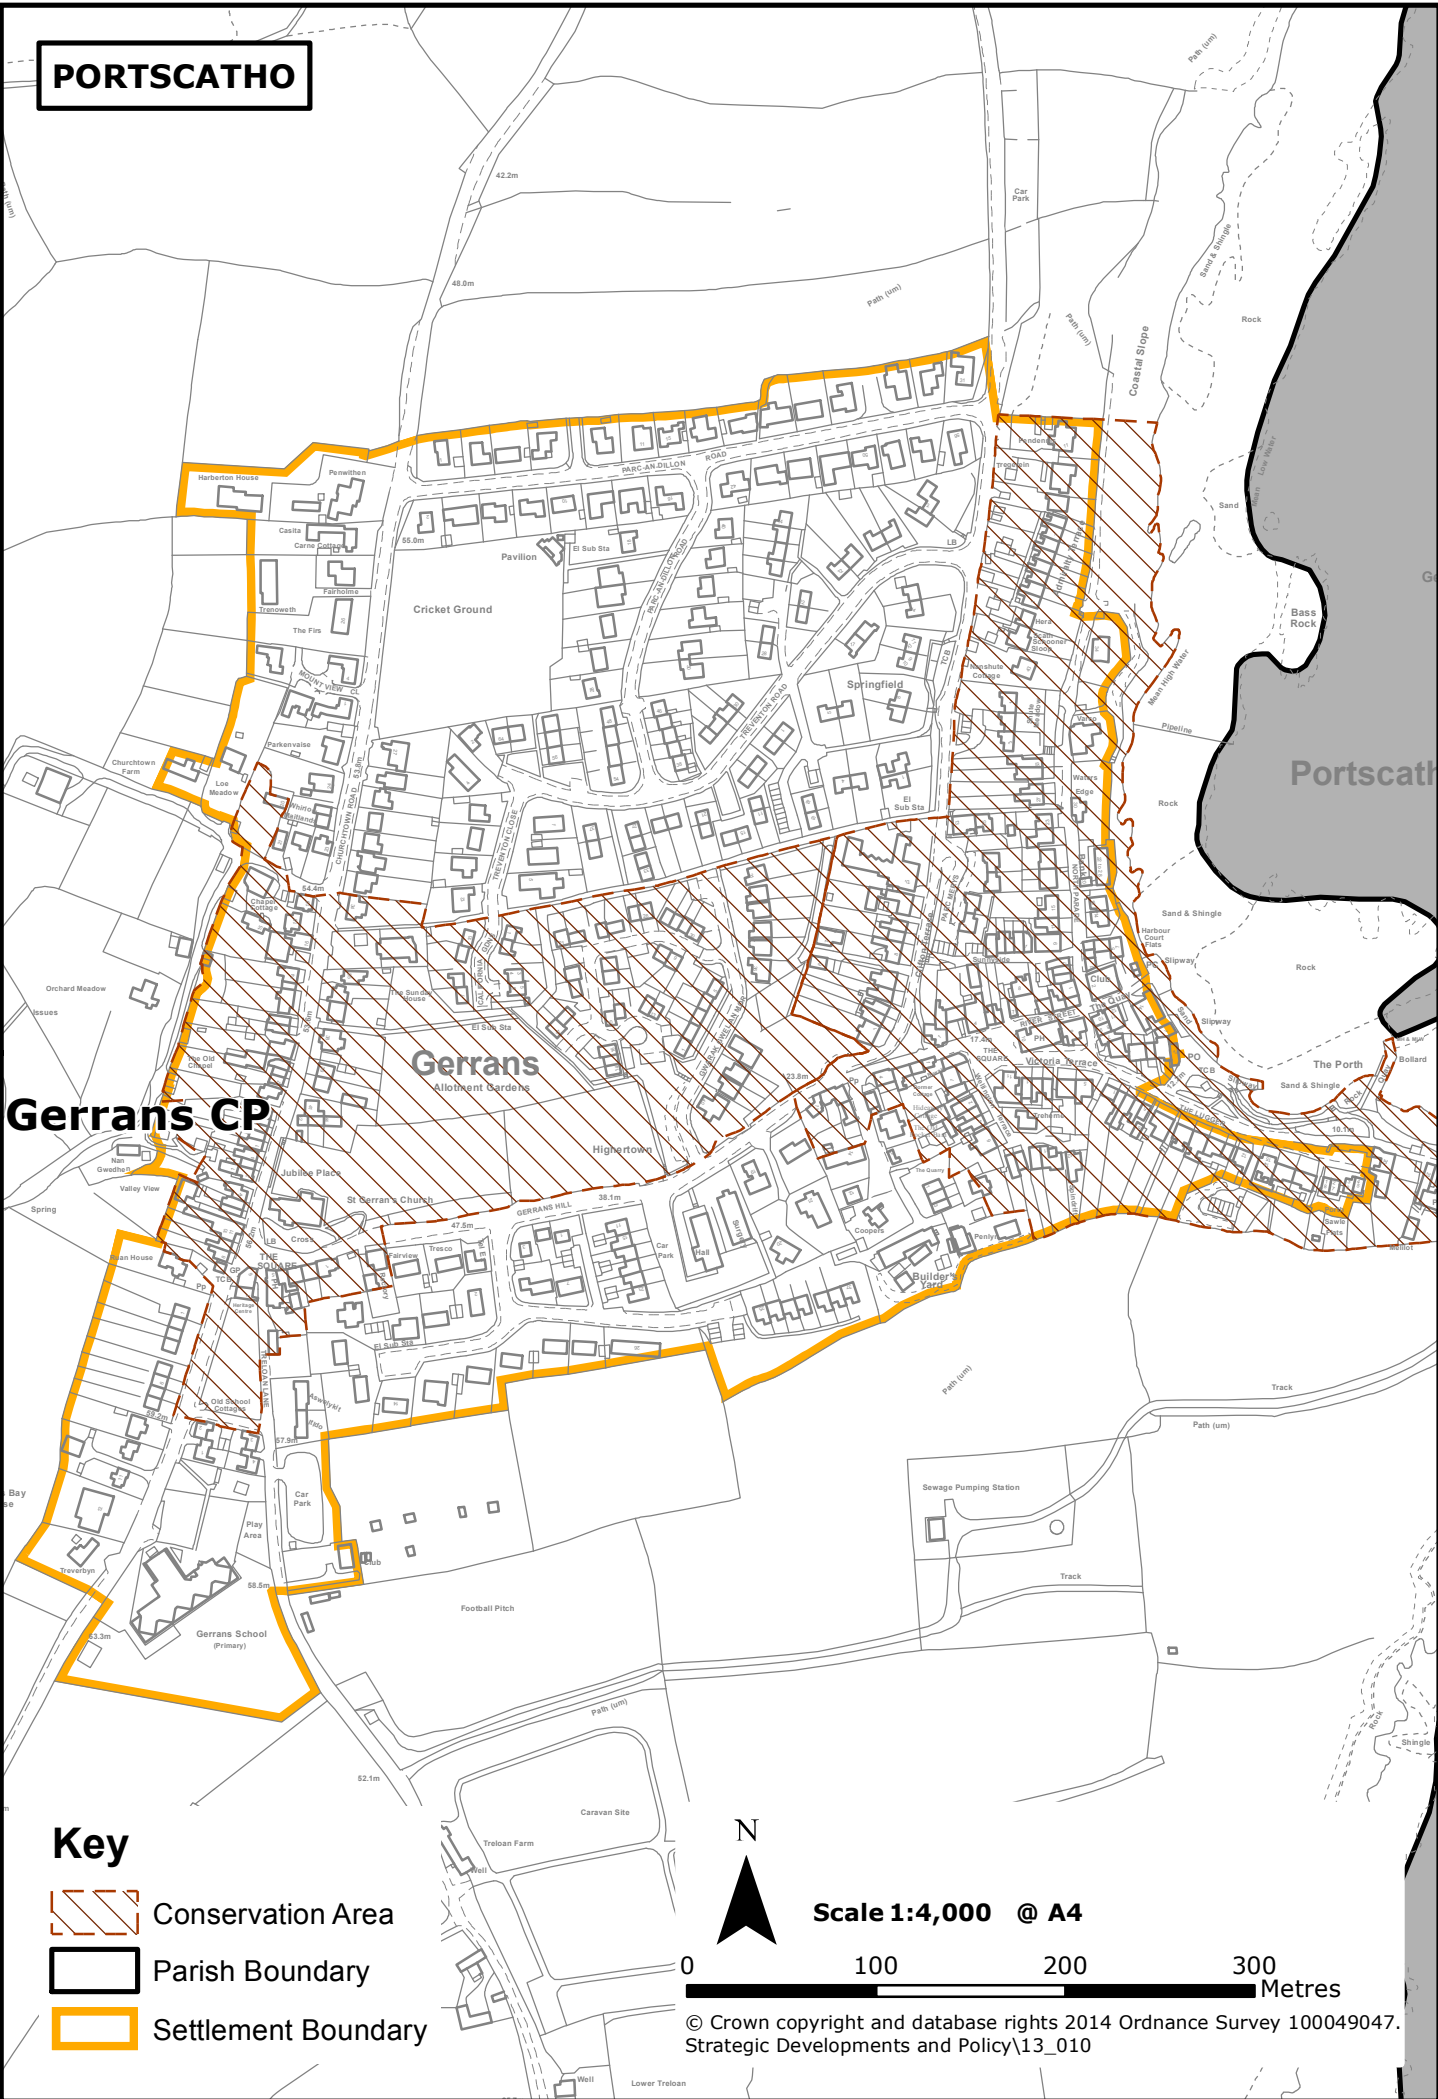

PORTSCATHO

Gerrans CP

Key

-  Conservation Area
-  Parish Boundary
-  Settlement Boundary

N

Scale 1:4,000 @ A4

© Crown copyright and database rights 2014 Ordnance Survey 100049047. Strategic Developments and Policy\13_010