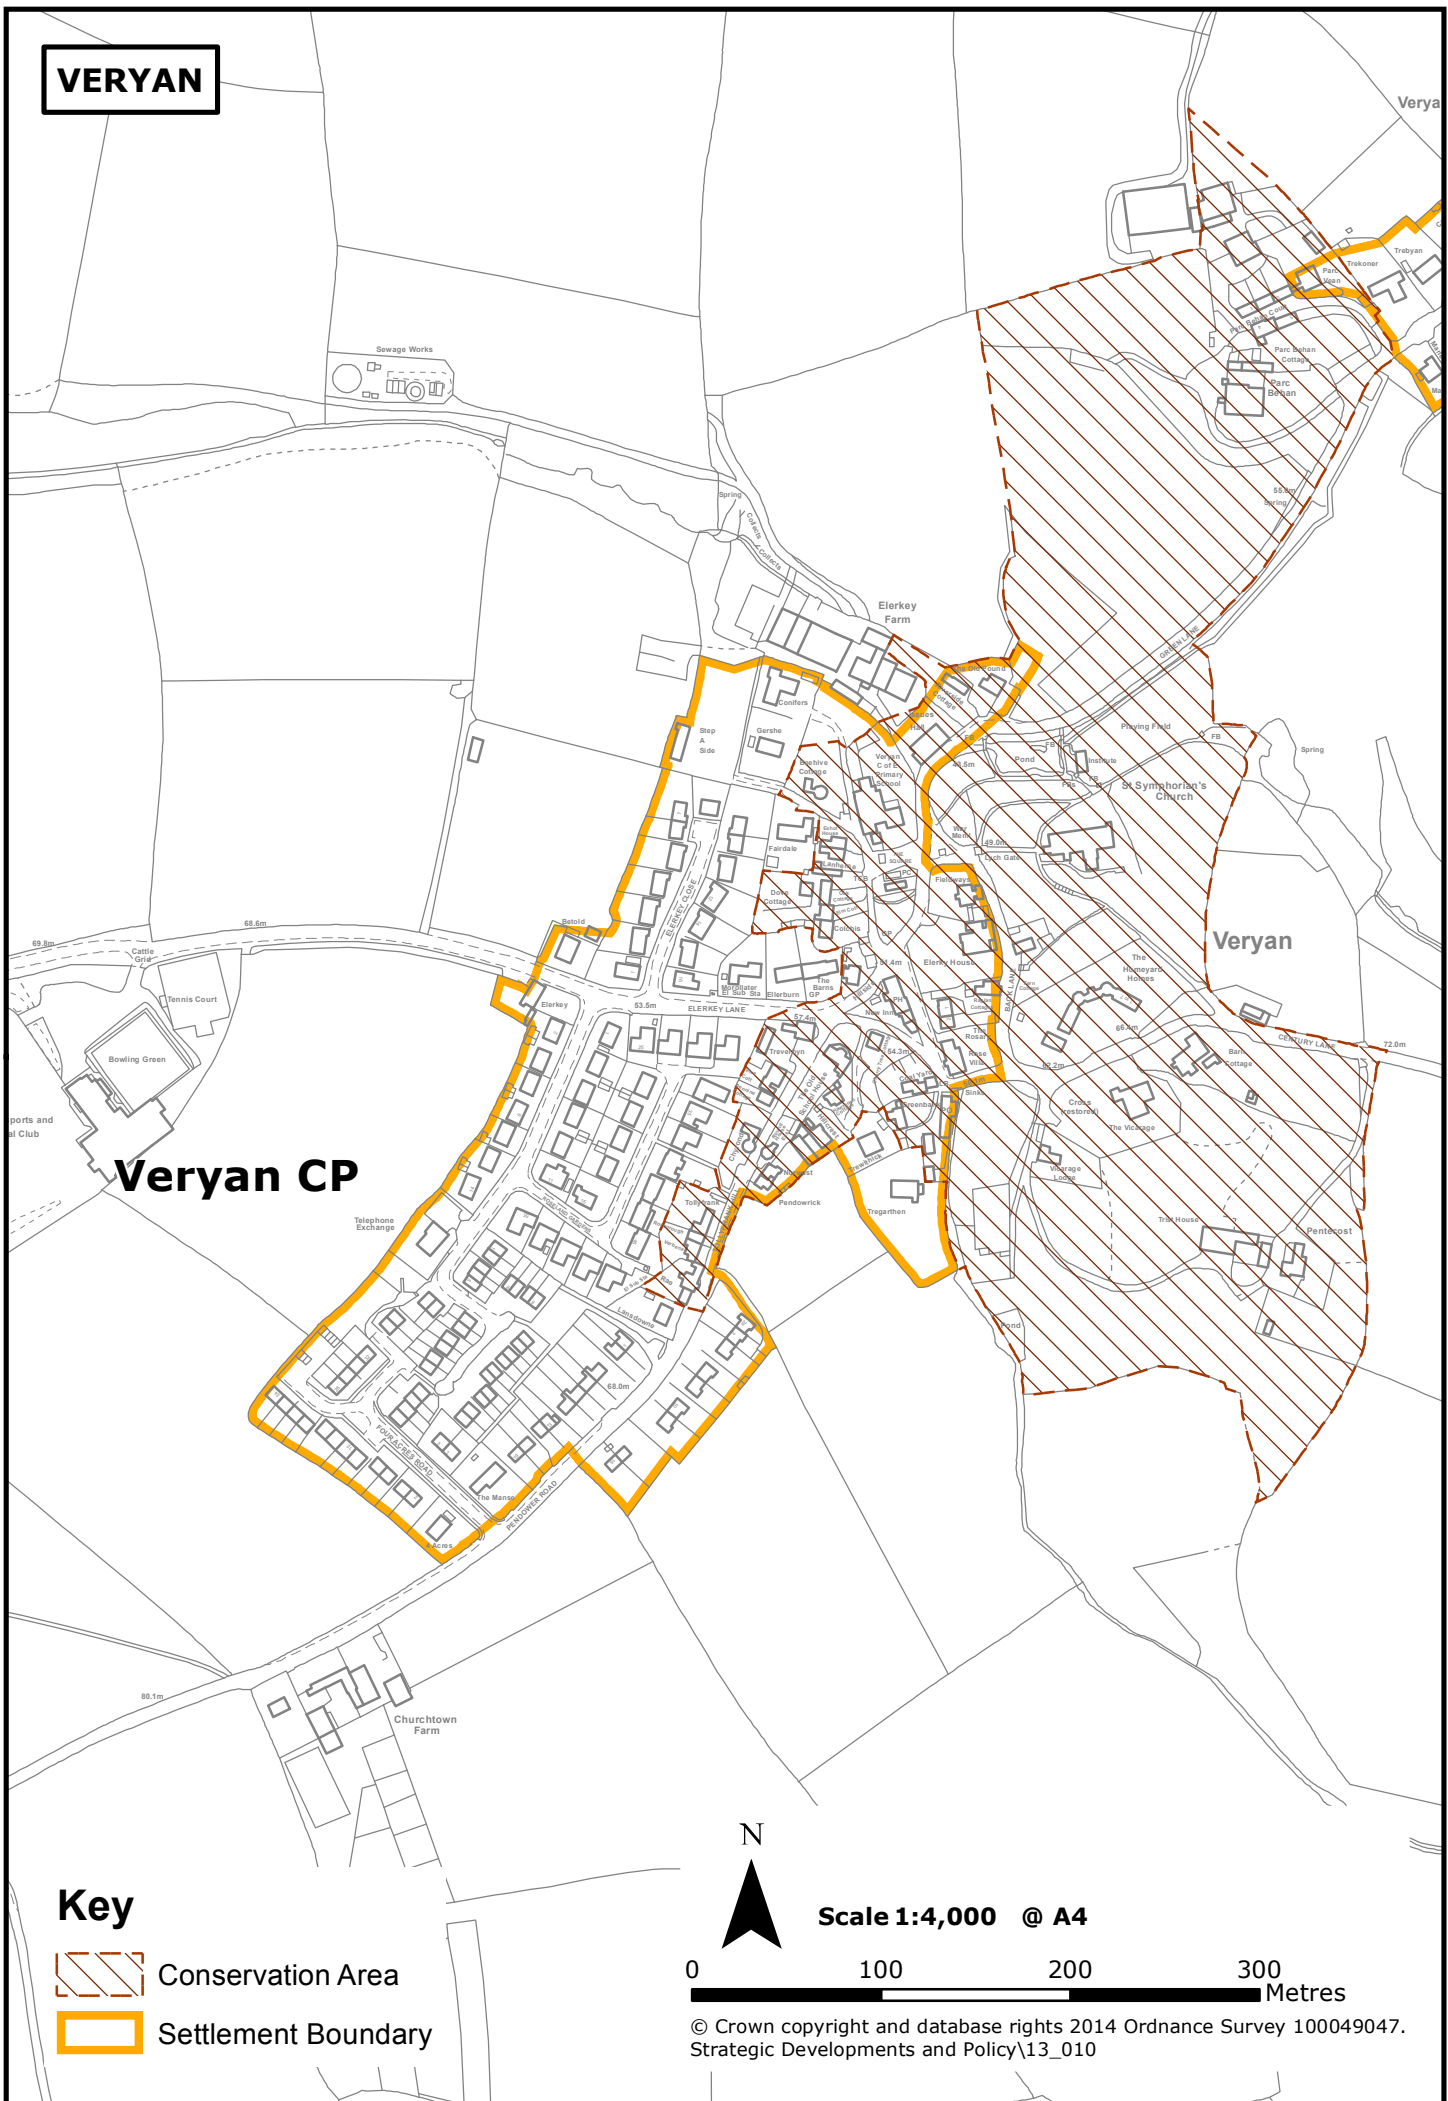

VERYAN

Veryan CP

Veryan

Key

-  Conservation Area
-  Settlement Boundary

Scale 1:4,000 @ A4

© Crown copyright and database rights 2014 Ordnance Survey 100049047.
Strategic Developments and Policy\13_010